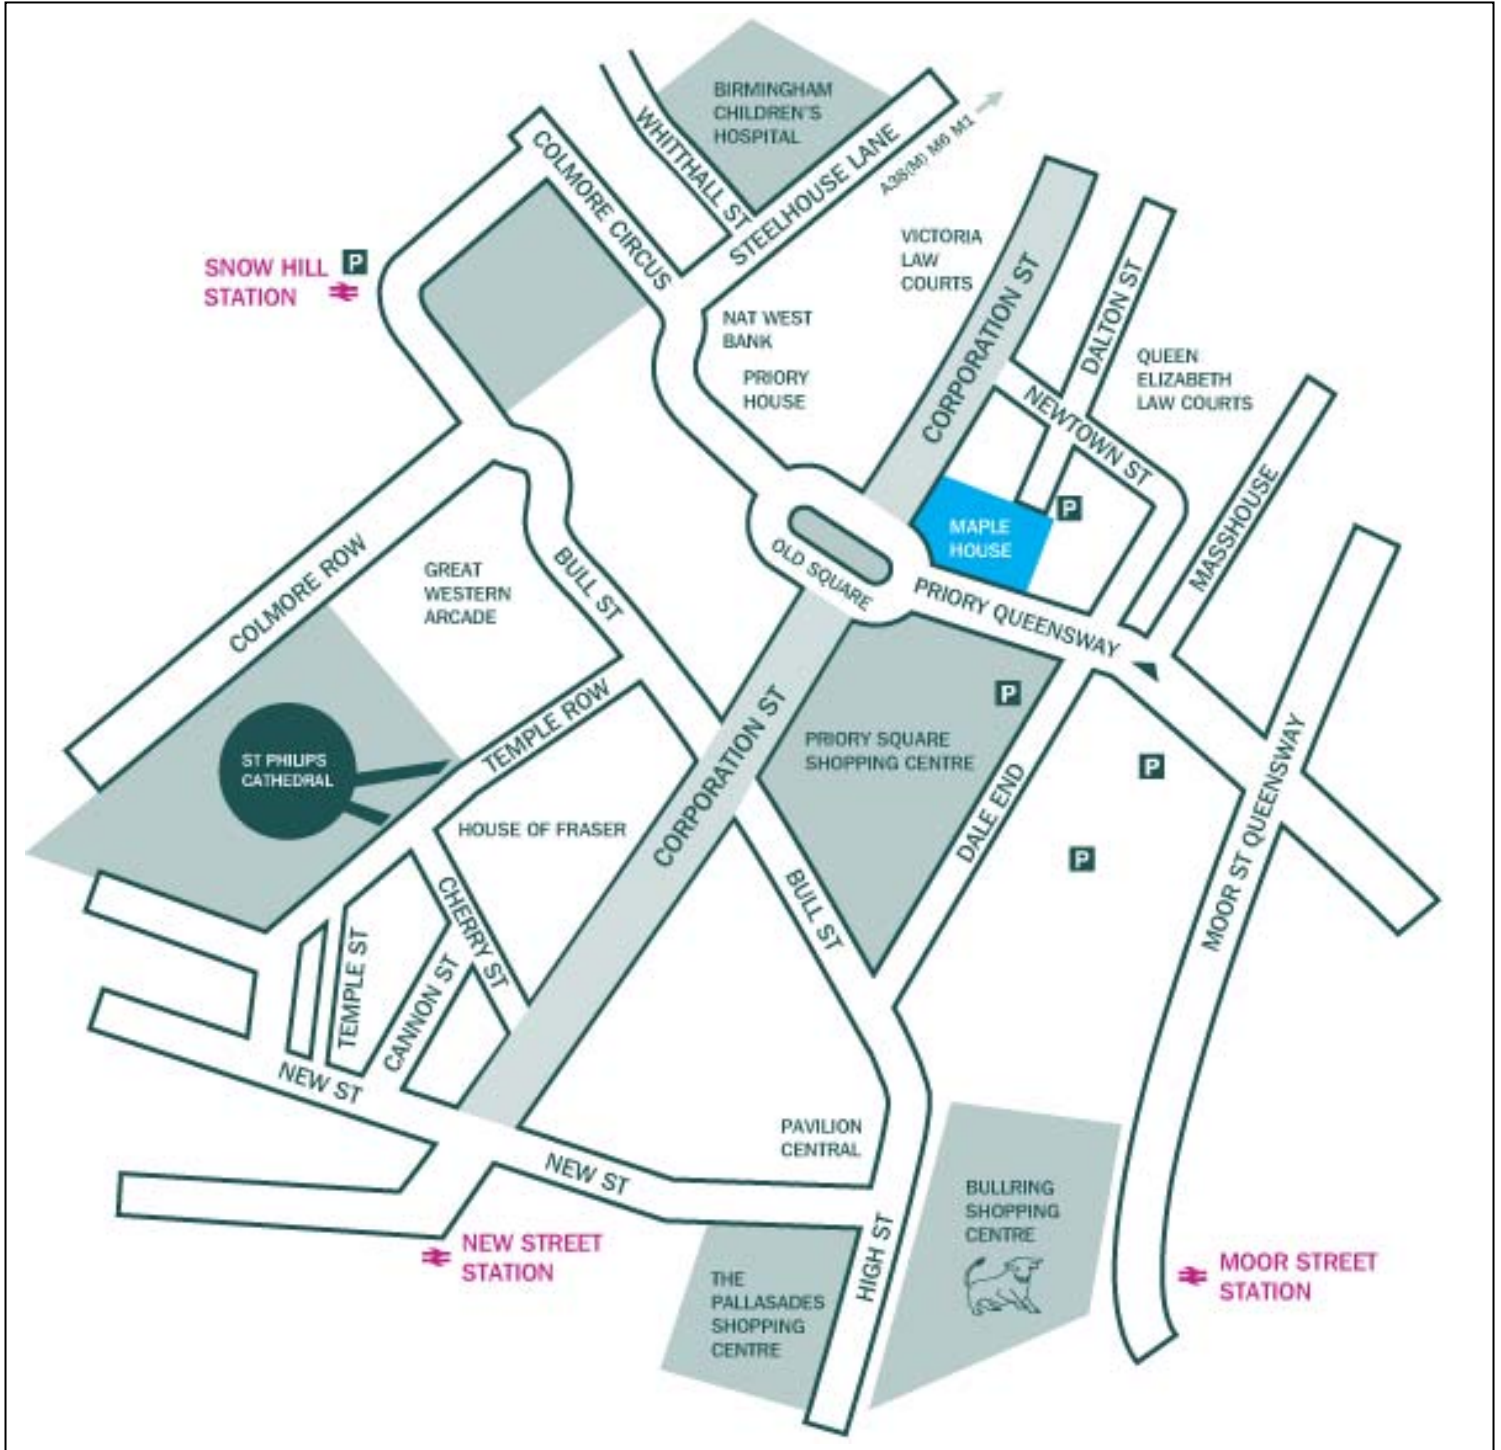

Location Map and directions for Maple House

Maple House – etc.venues
150 Corporation Street
Birmingham
B4 6TB

Directions to Maple House

By Train

From Birmingham New Street Station

Follow main exit sign Forward through the main ticket check area entering the Pallasades Shopping Centre via the escalator. At the top of the escalator turn left, proceed for 40 meters and then left again, Proceed for 25 Meters. Turn right exiting the Pallasades Shopping Centre.

On exit you are on Corporation Street. Accelerate up the hill for approx 500 meters past House of Fraser on the left, finding Maple House on the Right. Maple House is located on a corner position overlooking Old Square.

Proceed in the same direction for approx 300 meters and then bear left into the Minories Shopping Centre. Upon exiting the indoor shopping centre, continue forward past both pedestrian crossings, finding Maple House on the right. Maple House is located on a corner position overlooking Old Square.

At Lancaster Circus Queensway, take the 1st exit onto James Watt Queensway take the ramp onto James watt Queensway. Turn right at Newton Street, turn left at Dalton Street, Maple house is the building on your left as you approach Old Square.